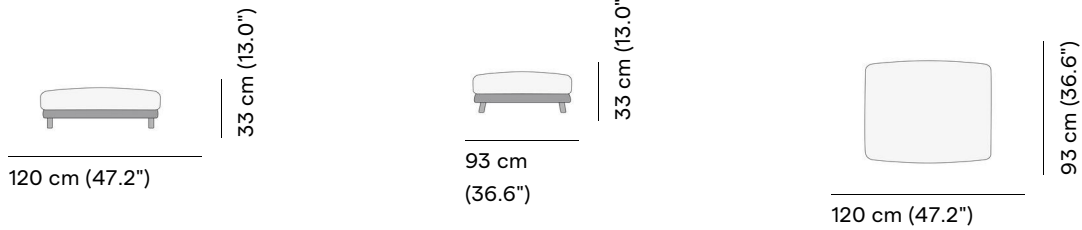

| | |
|----------|--|
| FEATURES | Modular system; adjustable feet; connector |
| OPTIONS | protective cover |

Available in

FRAME
Wood

HFTK
teak natural

Technical drawing

Maintenance

To maintain and protect your Manutti pieces, we've developed a series of products that will guarantee their extended lifespan and your carefree enjoyment for many years to come.